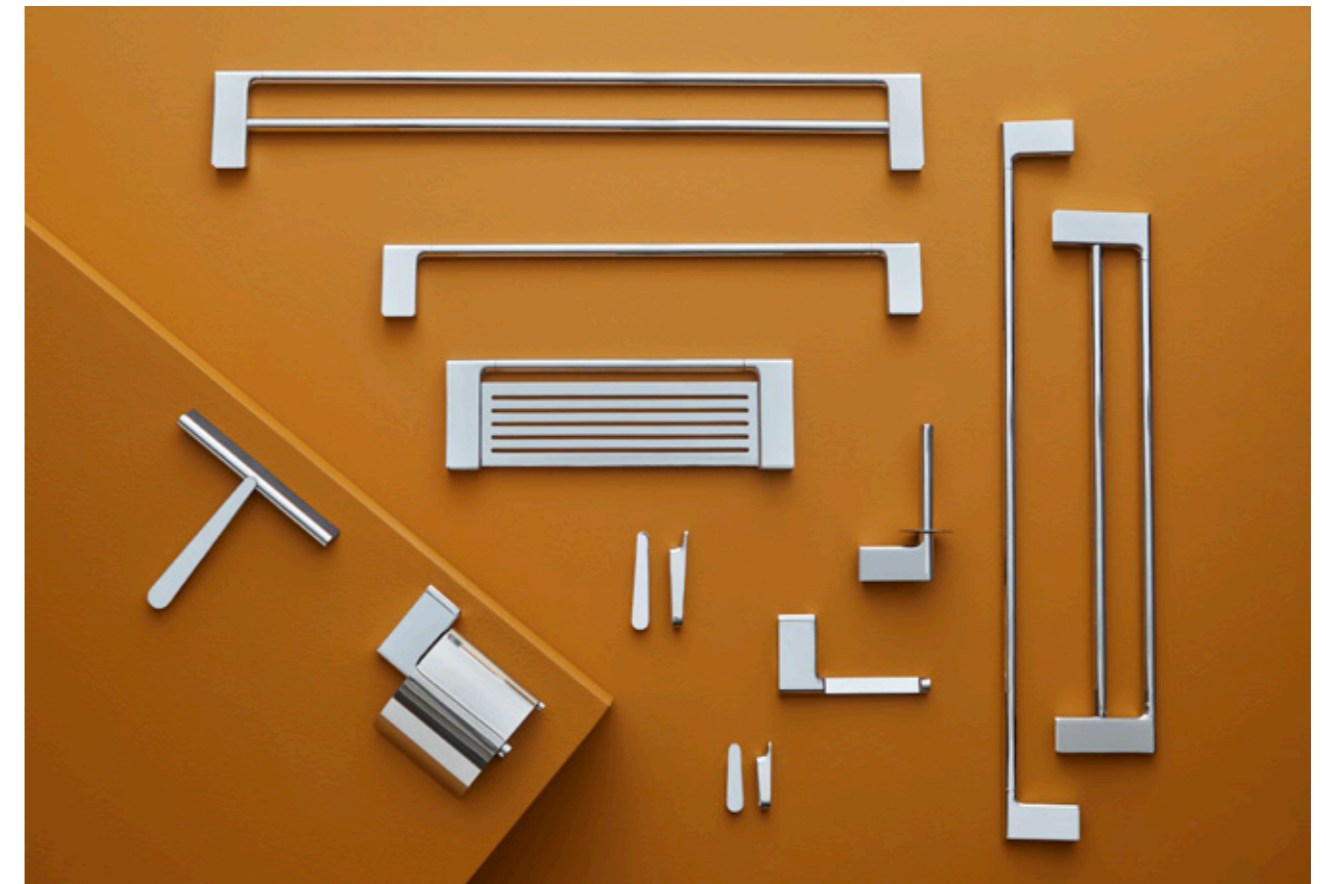

TOWEL HOOK

HYLLA

HANDDUKSSTÅNG

TOWEL HOOK, LARGE

Krom